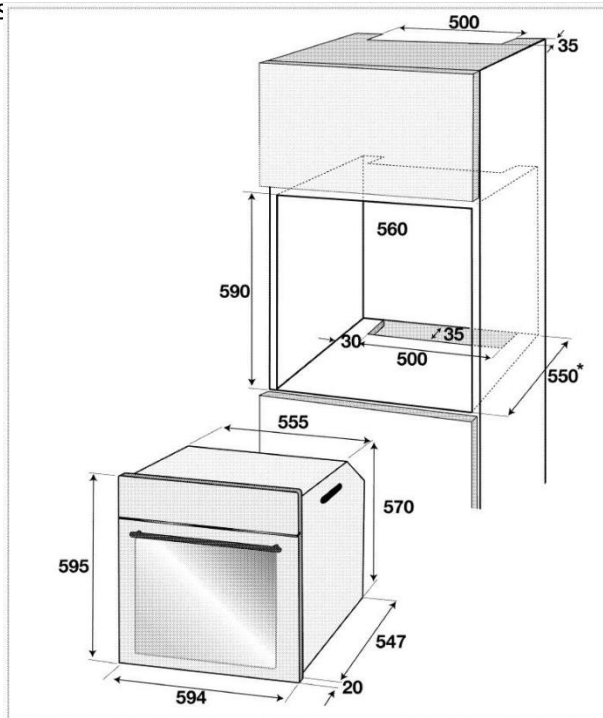

BIE24300B

Overview:

- 6 Functions
- 71lt Cavity Capacity
- Manual control
- LED Display
- Removable Inner Door Glass
- Full Glass Coated Dirt
- Timer
- Cooling Fan
- 5 Levels Removable Racks

Functions:

- Booster
- Full Grill
- Conventional Cooking
- Fan Assisted
- Bottom Heating
- Grill Ventilated

BIE24300B

beko

FAMILY SIZED TRAY

Equipped with an extra-large, family tray providing a 21% larger cooking area, perfect for baking large batches of cookies. And, with a depth of 55mm, the Beko family sized-tray is great for cooking large joints of meat!