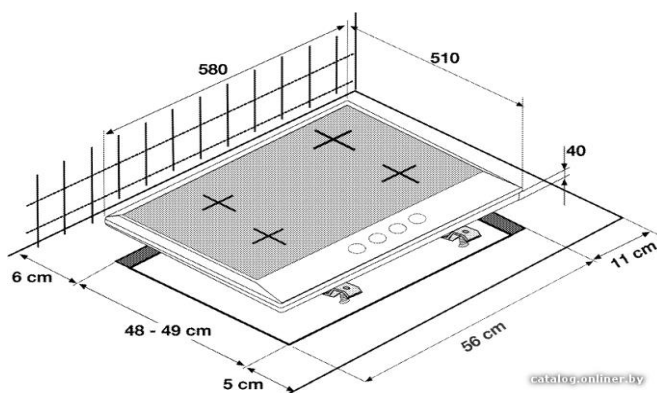

### Field size and power: mm / kW

Front left: 1.75

Rear left: 2.9

Front right: 1.0

Rear right: 1.75

### Dimensions

Height: 10 cm

Width: 60 cm

Depth: 51 cm

**Price: €269.00**

**Offer Price: €239.00**

**Guarantee: 3 Years on Parts & Labour**