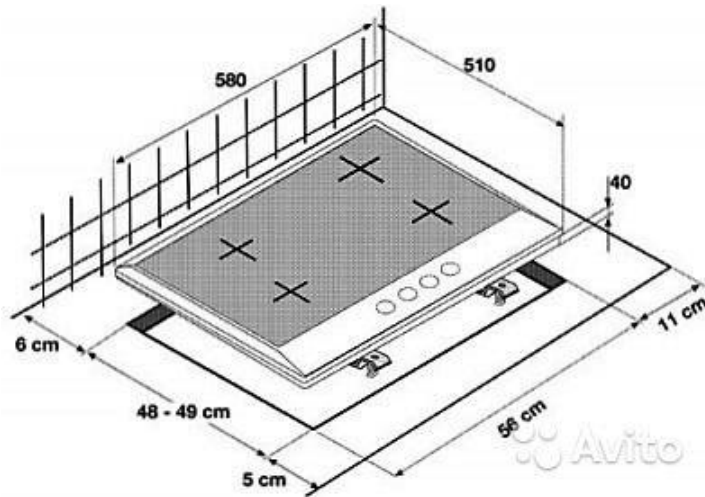

Burners/Heating zones

- Front Left: 1kW
- Rear Left: 3.3kW
- Front Right: 1.7kW
- Rear Right: 1.7kW
- Hob Controls

Dimensions & Weights

- Height: 10cm
- Width: 58cm
- Depth: 51cm
- Net Weight: 11.1Kg

Price: €279.00