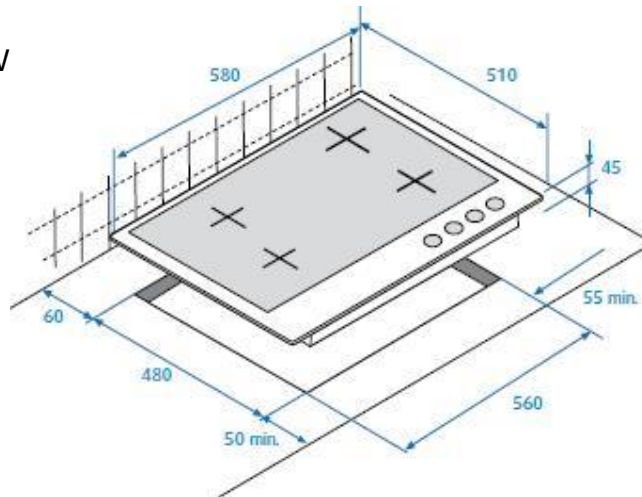

### Burners/Heating zones

- Front Left: 1.7kW
- Rear Left: 3.3kW
- Front Right: 1.75kW
- Rear Right: 1.75kW
- Hob Controls

### Dimensions & Weights

- Height: 9.5cm
- Width: 58cm
- Depth: 51cm
- Net Weight: 9.8Kg

### Niche Dimensions

- Width: 56cm
- Depth: 49cm

**Price: €299.00**

**Offer Price: €279.00**

**Warranty: 3 Years on Parts & Labour**