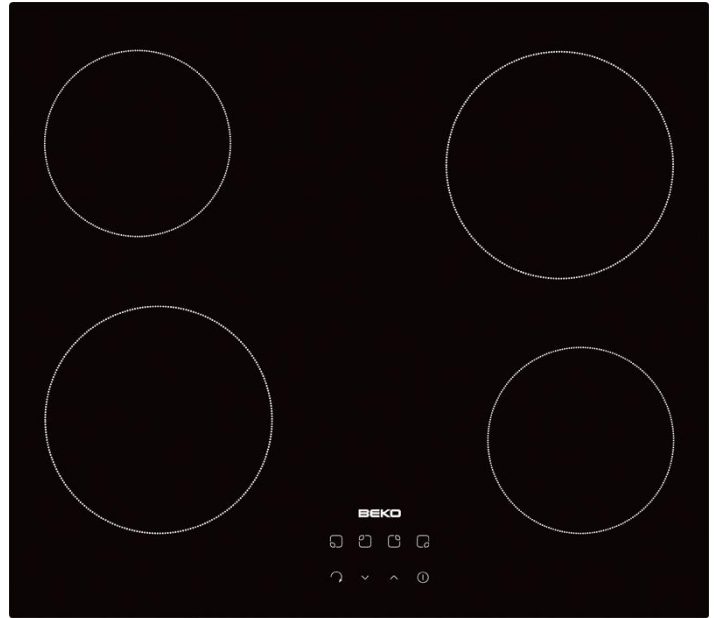

HIC64400E

Features

- Colour: Ceramic Black
- Auto Power Off Safety System
- Overflow Safety System
- Child Lock
- Touch Control
- Residual Heat Display
- Booster

Cooking Zones

- Front Left : \varnothing 18cm - 1800W
- Rear Left: \varnothing 14cm - 1200W
- Right Front: \varnothing 14cm - 1200W
- Right Rear: \varnothing 18cm - 1800W

Dimensions

- Height: 5.5cm
- Width: 58cm
- Depth: 51cm