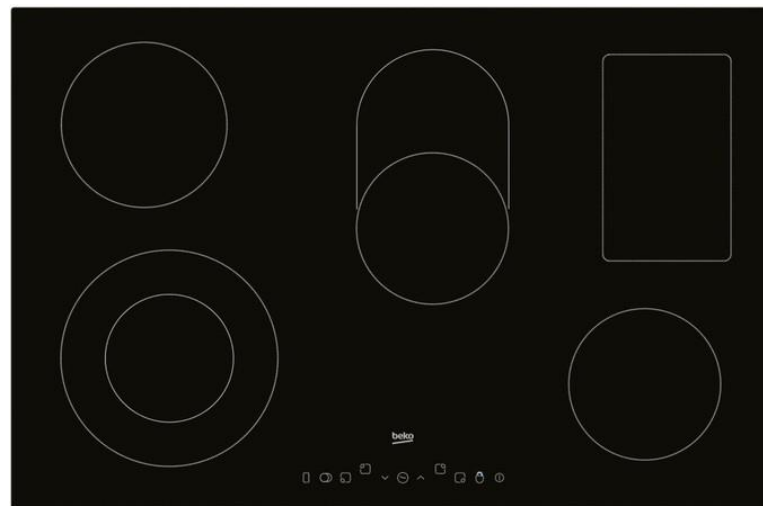

Built-in Black Ceramic Hob HIC85402T

General Specifications:

- Type: Built-in Electric Hob
- Ceramic Glass
- Timer
- Front control
- Hob on indicator
- Child lock
- Anti-over flow
- Automatic stop system
- Individual residual heat indicators
- No. Of Burners/Heating zones: 5
- Front left: 0.6 (kW)
- Rear left: 1.5 (kW)
- Front right : 1.2(kW)
- Rear right: 0.1 (kW)
- Front left Rapidlite/Booster: 2 (kW)
- Number of Cooking Levels: 1 to 9 levels

Dimensions:

Height: 9.5cm

Width: 77cm

Depth: 51cm

Worktop cut out Width: 75cm

Worktop cut out Depth: 49cm

Total power load: 6.8 (kW)