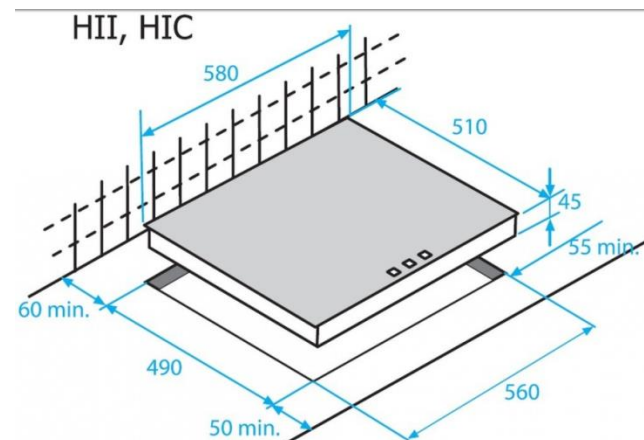

Key Features

Induction Ceramic Glass
Hob on indicator and Residual heat indicator
Built In Electric Hob

Burners/Heating zones

4 x Burners/Heating zones
Front left: 2 (kW)
Rear left: 2 (kW)
Front right: 1.6 (kW)
Rear right: 2 (kW)
Front left Rapidlite/Booster: 2.3 (kW)
Front right Rapidlite/Booster: 1.8 (kW)
Rear left Rapidlite/Booster: 2.3 (kW)
Rear right Rapidlite/Booster: 2.3 (kW)

Hob Controls

Timer
Front control
Touch Control

Dimensions

Height: 10cm
Width: 58cm
Depth: 51cm
Weight: 13.4kg

Price: €719.00

Offer Price: €679.00

Warranty: 3 Years on Parts & Labour

Induction heating technology

Cleverly recognises the size of your pots and pans and saves you money on energy and bills. No heat or energy is wasted.

Flexible induction zones

Flexible induction zones offer the advantage of combining two hob zones into one using the Touchslider control.