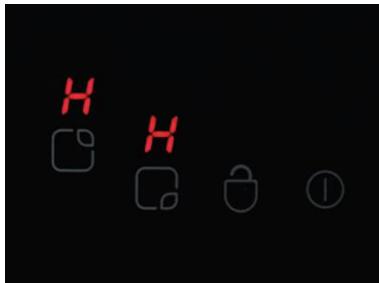

Touchslide control

Change the settings on your hob. With one slide of a finger change your hob from keeping something warm to the Booster setting.

19 levels power zone

With 19 adjustable power levels per zone, you can cook your favourite meals without hassle or worry.

Booster function

Cleverly boils on a built in induction hob, allowing each cooking zone to cook on maximum power then return to normal heat once boiled

Heat indicators

For added safety, the heat indicators will display a visible 'H' to warn you if the hob has not cooled down enough reducing domestic accidents.