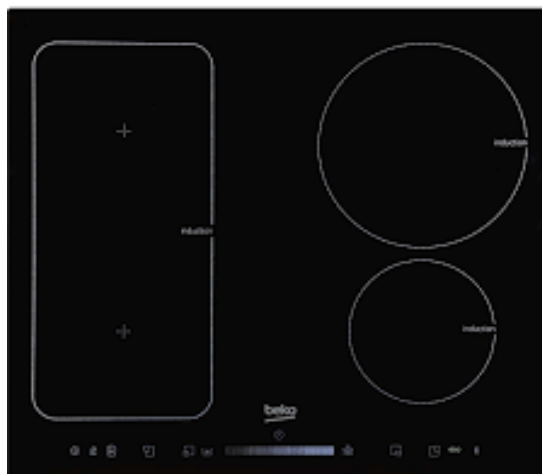

Key Features

Induction Ceramic Glass
Hob on indicator and Residual heat indicator
Built In Electric Hob

Burners/Heating zones

4 x Burners/Heating zones
Front left: 2 (kW)
Rear left: 2 (kW)
Front right: 1.6 (kW)
Rear right: 2 (kW)
Front left Rapidlite/Booster: 2.3 (kW)
Front right Rapidlite/Booster: 1.8 (kW)
Rear left Rapidlite/Booster: 2.3 (kW)
Rear right Rapidlite/Booster: 2.3 (kW)

Hob Controls

Timer
Front control
Touch Control

Dimensions

Height: 10cm
Width: 58cm
Depth: 51cm
Weight: 13.4kg

Price: €719.00

Offer Price: €679.00

Warranty: 3 Years on Parts & Labour

Induction heating technology

Cleverly recognises the size of your pots and pans and saves you money on energy and bills. No heat or energy is wasted.

Flexible induction zones

Flexible induction zones offer the advantage of combining two hob zones into one using the Touchslider control.

Touchslide control

Change the settings on your hob. With one slide of a finger change your hob from keeping something warm to the Booster setting.

19 levels power zone

With 19 adjustable power levels per zone, you can cook your favourite meals without hassle or worry.