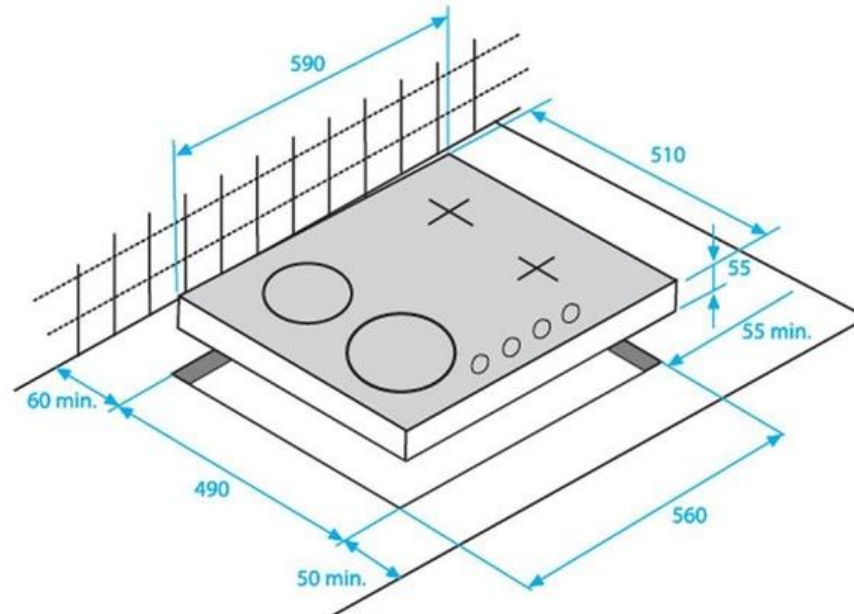

Rear-left: 1.75kW

Total gas power: 7.8 kW

Wok adapter: iron

Burner cap: Cast iron

Product color: black glass

Control panel: Front

Flame safety system

Integrated Electronic Ignition

Dimensions:

Height: 9.8cm

Width: 59cm

Depth: 51cm

Price: €359.00

**Offer Price: €309.00**

**Warranty: 3 Years on Parts & Labour**