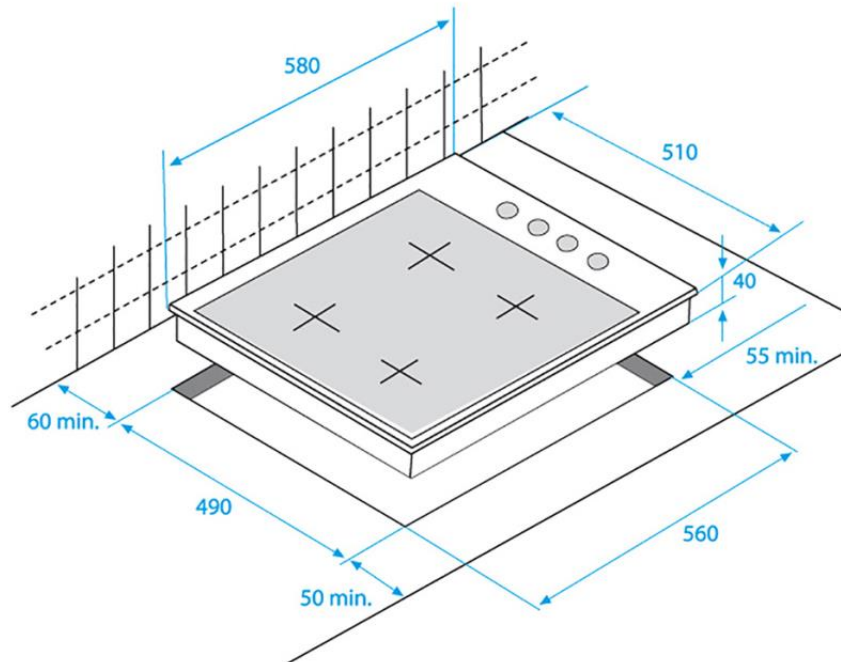

**Key Features**

Colour : Black

Integrated Electronic Ignition

Flame failure Device

Easy to clean one piece hob plate

3 different burner sizes for maximum flexibility

Suitable for LPG Conversion

Control Position: Side( right)

**4 Gas Burners**

Front left: 2.9 kW

Front right: 1.0 kW

Rear left: 2.0 kW

Front right: 2.0 kW

**Dimensions**

Height: 5.5cm

Width: 58cm

Depth: 51cm

**Warranty:** 3 Years on Parts & Labour