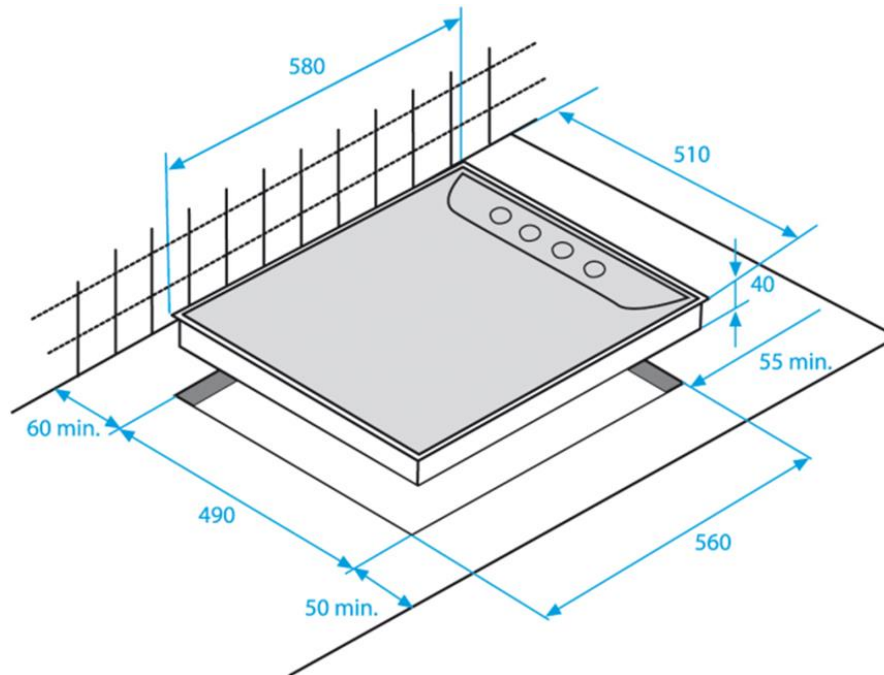

**Key Features**

- Colour : White
- Integrated Electronic Ignition
- Flame failure Device
- Easy to clean one piece hob plate
- 3 different burner sizes for maximum flexibility
- Suitable for LPG Conversion
- Control Position: Side mounted (right)
- Knob Control

4 Gas Burners

- Front left: 2.9 kW
- Front right: 1.0 kW
- Rear left: 2.0 kW
- Front right: 2.0 kW

Dimensions

- Height: 8cm
- Width: 58cm
- Depth: 51cm

**Warranty: 3 Years on Parts & Labour**